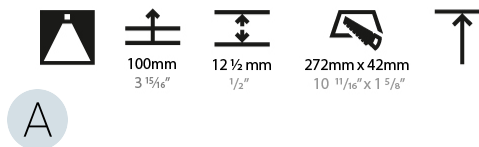

GENERAL

Series: Magiq
Subseries: Magiq 8 Cell
Brand: Prolicht
Division: Architectural
Mounting Type: Trimless
Mounting Location: Ceiling
Subcategory: Downlight

PHYSICAL

Shape: Rectangle
Length (mm): 267
Length (in): 10 1/2
Width (mm): 35
Width (in): 1 3/8
Height (mm): 64
Height (in): 2 1/2
Ceiling Thickness (mm): 12.5
Ceiling Thickness (in): 1/2
Min. Recessing Depth (mm): 100
Min. Recessing Depth (in): 3 15/16
Weight (kg): 0.737
Weight (lbs): 1.61
Fixture Finish: BLK / WHI
Fixture Material: Aluminum Die Cast
Cut-out Measurements: 272mm / 10 11/16" x 42mm / 1 5/8"
Upon Request: Unique Ceiling Thickness

ELECTRICAL

Lamp Type: LED (Zhaga Standard)
Input Wattage (W): 30.2
Total Output Wattage (W): 25.9
Dimming: Tri-Mode (Non-Dimming and Phase Dimming (120Vac only) and 0-10V Dimming)
Driver Included: No
Driver Location: Remote
Driver Type: Constant Current - Universal
Driver Class: Class 2
Input Voltage (V): 120 - 277
Constant Current (MA): 1050

LED

Number of LEDs: 8
Color Temperature (°K): 2700 / 3000 / 3500 / 4000
Max. Delivered Lumen (lm): 1560 / 1700 / 1725 / 1760
CRI: >90 CRI
Lamp Life (hrs): 50000
Upon Request: Special Color Temperature

OPTICAL

Reflector: 8 / 14 / 34
Upon Request: Special Beam Angles

RATINGS AND CERTIFICATIONS

Certified By: CSA Certified to UL and CSA Standards
IP rating: IP20