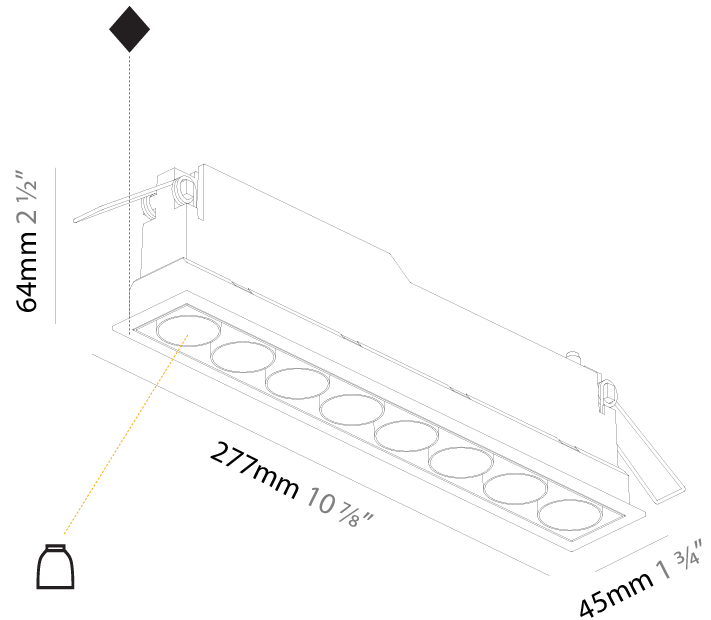

PHYSICAL

Shape: Rectangle
Length (mm): 277
Length (in): 10 7/8
Width (mm): 45
Width (in): 1 3/4
Height (mm): 64
Height (in): 2 1/2
Ceiling Thickness (mm): 10 / 12.5 / 15 / 25 / 30
Ceiling Thickness (in): 3/8 or 1/2 or 9/16 or 1 or 1 3/16
Min. Recessing Depth (mm): 100
Min. Recessing Depth (in): 3 15/16
Light Distribution: Downlight
Weight (kg): 0.518
Weight (lbs): 1.14
Fixture Finish: SSR / BKV / CWI / CRY / HAB / UFT / ITA / RUA / FTG / MYG / LOD / PUS / FRO / FUP / KIA / POP / BLS / SPG / MEY / GOH / GUM / CHC / COM / ABZ / JAG / OBR / MOS / ROR
Holder Finish: WHI / BLK
Fixture Material: Aluminum Die Cast
Cut-out Measurements: 270mm / 10 5/8" x 38mm / 1 1/2"

ELECTRICAL

Lamp Type: LED (Zhaga Standard)
Input Wattage (W): 27
Total Output Wattage (W): 25.9
Dimming: Tri-Mode (Non-Dimming and Phase Dimming (120Vac only) and 0-10V Dimming)
Driver Included: No
Driver Location: Remote
Driver Type: Constant Current - Universal
Driver Class: Class 2
Input Voltage (V): 120 - 277
Constant Current (MA): 1050

LED

Number of LEDs: 8
Color Temperature (°K): 2700 / 3000 / 3500 / 4000
Max. Delivered Lumen (lm): MAX 1561 / 1685 / 1721 / 1756
Nominal Lumen (lm): 1760 / 1900 / 1940 / 1980
CRI: >90 CRI
Lamp Life (hrs): 50000

OPTICAL

Reflector: 8 / 14 / 34

RATINGS AND CERTIFICATIONS

Certified By: CSA Certified to UL and CSA Standards
IP rating: IP20

100mm
3 15/16"

5 - 30 mm
3/16" - 1 3/16"

270mm x 38mm
10 5/8" x 1 1/2"